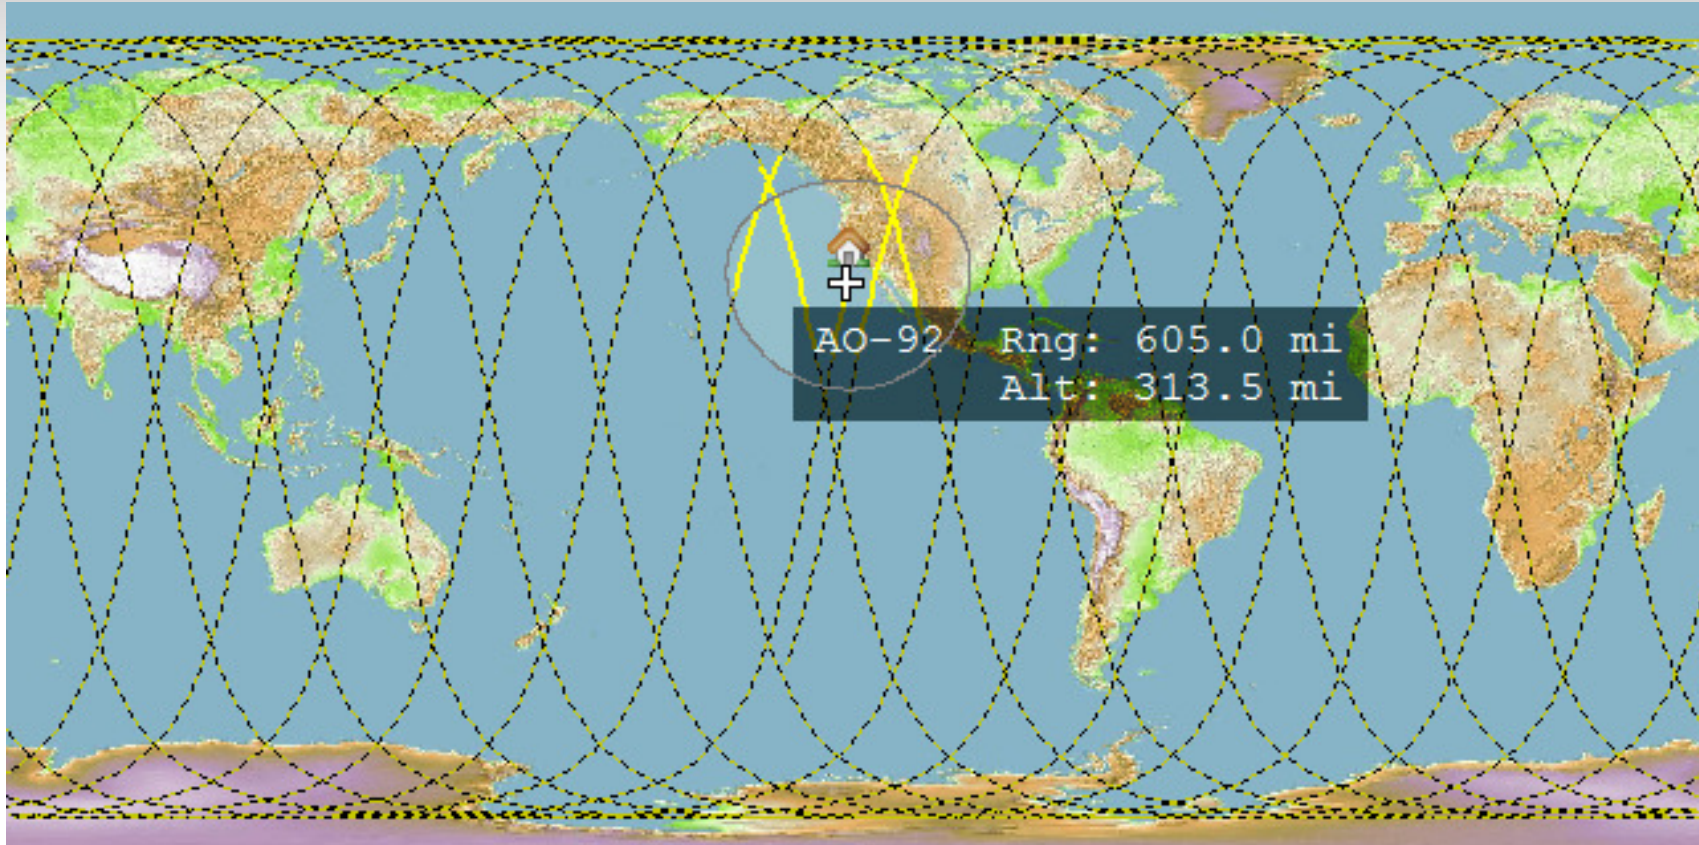

Amateur Satellites

in 15 minutes

Umesh Ghodke, K6VUG

May 2019

Amateur Satellites

- Cube Sats & ARISS (Amateur Radio aboard ISS)
 - Cube Sats are typically 10 cm x 10 cm x 10 cm
- Orbits 300 to 400 miles above Earth
- Average rotation time about 90 minutes
- Typical pass lasts about 11 minutes
- Passes are predicted per Grid Square
- Foot-print (Area of Illumination) = Size of US

Typical Passes & Footprint

Satellite Modes & Frequencies

- Full Duplex for Voice/CW, Simplex for Packet
- Full Duplex Uplink and Downlink on different bands - VHF/UHF, UHF/VHF, etc.
- Single channel Repeater for FM
- Multiple channel Transponder for SSB/CW
- Active Satellites & Frequency Chart available at AMSAT.org and other web sites